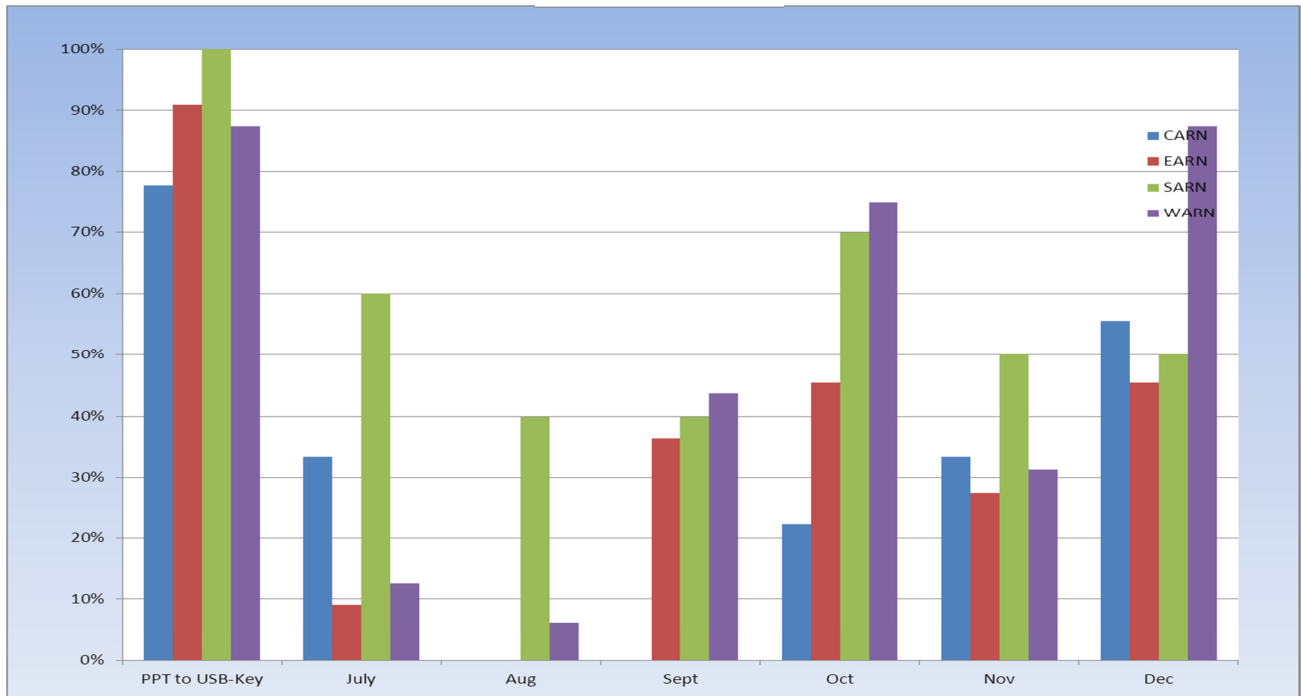

Country Migration to new tool and monthly reporting

Date: 17 February 2012

All Networks

Reports submitted July to Dec 2011